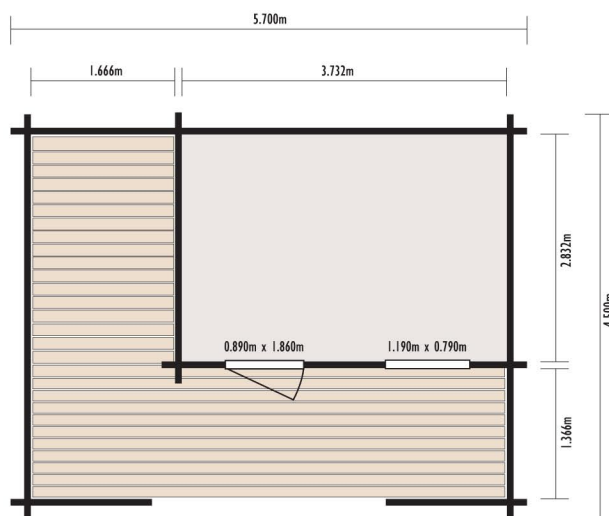

helppo

Dimensions	Internal	External*
Width	3.732m	5.700m
Depth	2.832m	4.500m
Ridge Height	-	2.970m
Area	10.57m ²	25.65m ²

STANDARD FEATURES		OPTIONAL FEATURES	
 Log thickness	 Square roof shingle tiles	 Guttering kit	 Underfloor heating
 Toughened glass single glazing	 Decked terrace included		