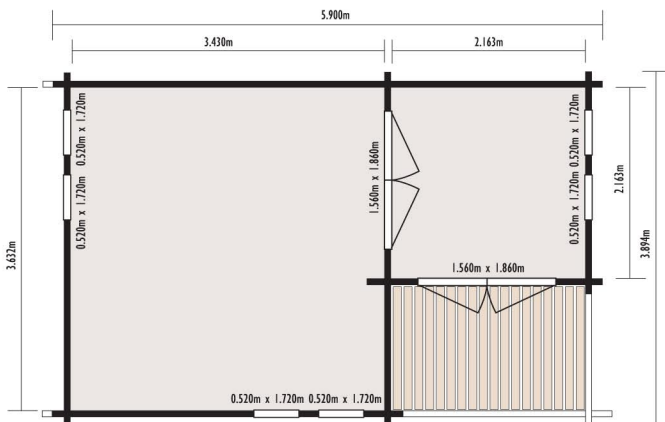

ikkuna

Dimensions	Internal	External*
Width	5.638m	5.900m
Depth	3.632m	3.894m
Ridge Height	-	3.190m
Area	17.14m ²	22.97m ²

STANDARD FEATURES		OPTIONAL FEATURES	
<p>45mm Log thickness</p>	<p>Hexagonal roof shingle tiles</p>	<p>Guttering kit</p>	<p>Underfloor heating</p>
<p>Toughened glass single glazing</p>	<p>Decked terrace included</p>		