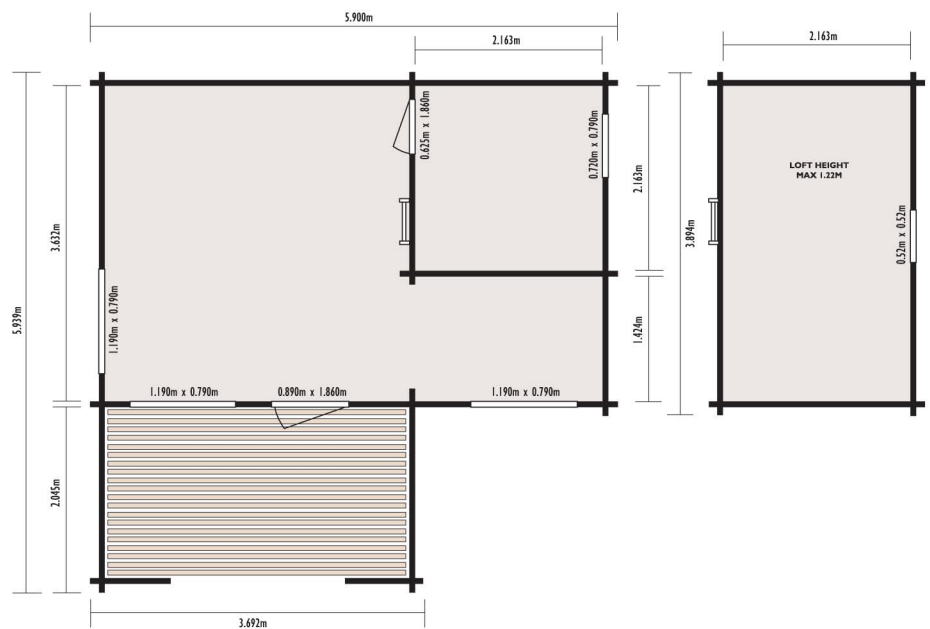

lovisa

Sauna option available

Double glazing option available

Dimensions	Internal	External*
Width	5.638m	5.900m
Depth	3.632m	5.939m
Ridge Height	-	3.320m
Area	20.22m ²	30.52m ²

STANDARD FEATURES		OPTIONAL EXTRAS		
 Log thickness	 Hexagonal roof shingle tiles	 Guttering kit	 Underfloor heating	 Sauna conversion kit
 Toughened glass single glazing	 Decked terrace included	 Toughened glass double glazing	 Red metal roof shingle tiles	