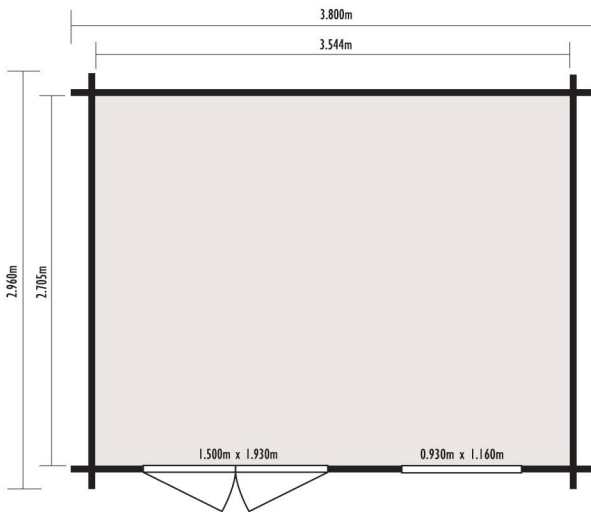

mokki

Dimensions	Internal	External*
Width	3.544m	3.800m
Depth	2.704m	2.960m
Ridge Height	-	2.570m
Area	9.58m ²	11.25m ²

STANDARD FEATURES

Log thickness

Square roof shingle tiles

Perspex glazing

OPTIONAL FEATURES