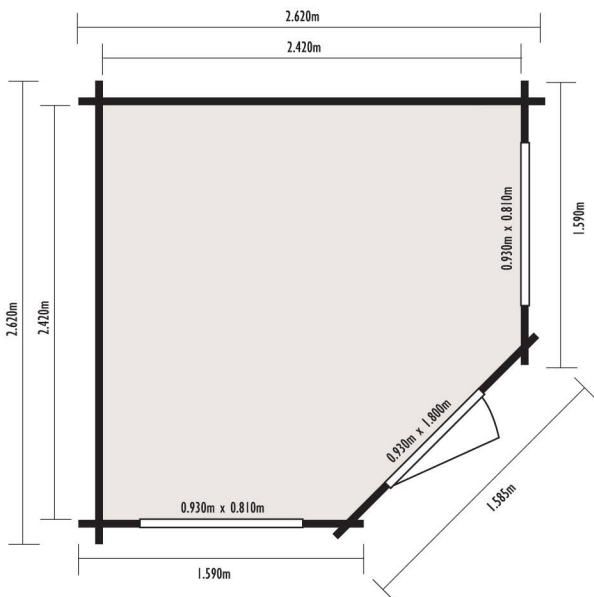

puro

Dimensions	Internal	External*
Width	2.420m	2.620m
Depth	2.420m	2.620m
Ridge Height	-	2.800m
Area	5.16m ²	6.33m ²

STANDARD FEATURES		OPTIONAL FEATURES	
 28mm Log thickness	 Square roof shingle tiles	 Guttering kit	 Underfloor heating
 Perspex glazing			